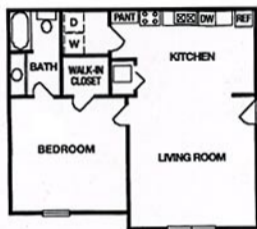

aurel Wood APARTMENTS

1 Bedroom
764 square feet

*2 Bedroom
Deluxe*
970 square feet

2 Bedroom
886 square feet